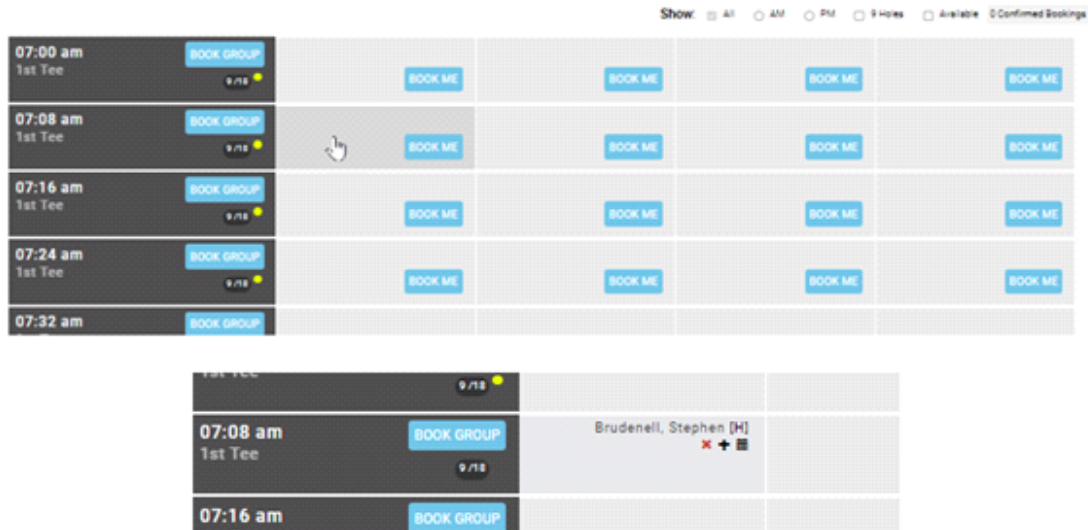

Once you have booked, you will see an H and + next to your name. The H is a link to the Golf Australia’s website to check your handicap.

MiScore App

Another exciting addition is the MiScore scoring App which many you may have already used at other Clubs. Belvoir Park is a ‘User’ subscription Club, which means if members want to use the App you must purchase a subscription for $19.49 per annum which allows you to use the app at Belvoir Park and over 600 other Clubs Australia wide. Each subscription comes with a 2-week free trial, so give it a go! We recommend that you download the App, create a MiScore profile, add Belvoir Park and sign in with your member number and password.

Visit <https://miscore.com.au/> for user guides on how to download, install, sign in and how to score.

If you have any trouble or questions about the App, please email our support team at support@miclub.com.au.