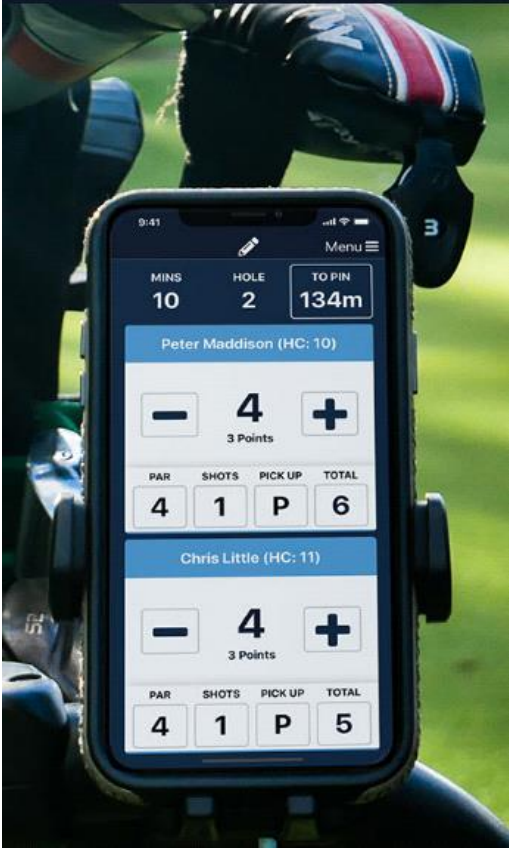

MINS 10 HOLE 2 TO PIN 134m

Peter Maddison (HC: 10)

- 4 +
3 Points

PAR	SHOTS	PICK UP	TOTAL
4	1	P	6

Chris Little (HC: 11)

- 4 +
3 Points

PAR	SHOTS	PICK UP	TOTAL
4	1	P	5